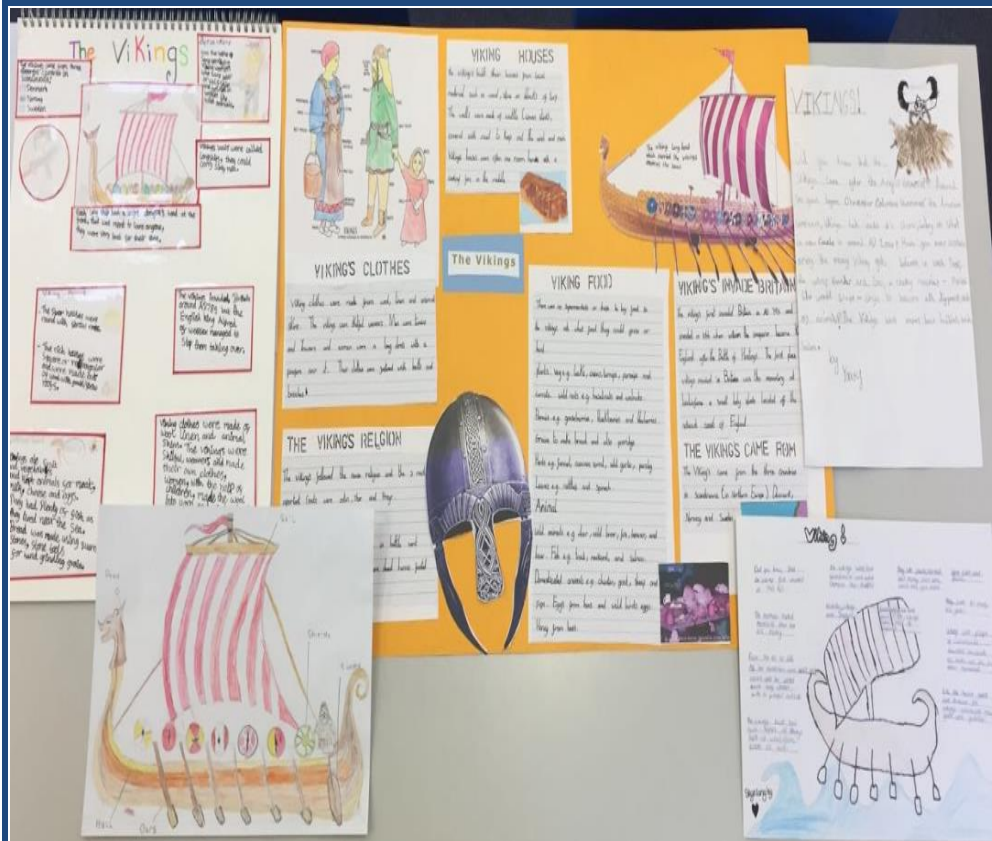

**Ashburnham Community School** Part of the Fox Federation

**Thanks to everyone for another very positive week. The children have been really enjoying the new playground surfacing, and thanks to everyone getting in on time with the right uniform and great attitude. The learning has been very impressive this week.**

Amazing holiday homelearning on Vikings from Y5

Yr6 helping Y1 in PE

Y3 speaking to Made From Scratch

Monday 18 <sup>th</sup>	Cycle training Y5/6 all week
Tuesday 19 <sup>th</sup>	Y5 Meet the teacher, 9am
Wednesday 20 <sup>th</sup>	Oral health workshop for parents, 9am.
Thursday 21 <sup>th</sup>	Bike Market in playground (see below)
Friday 22 <sup>th</sup>	Whole School Assembly 1.45pm School ends 2.15pm