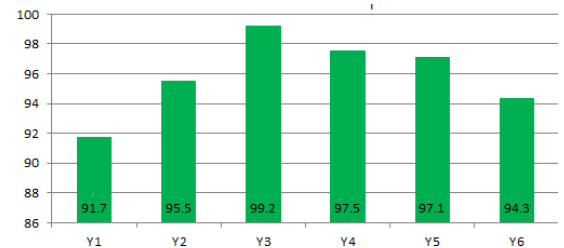

Whole school average attendance this week: **95.8%**  
 Best class attendance: Yr3: **99.2%**

**Key Dates:**

- 11<sup>th</sup> July EYFS Sports Day at Ash;
- 11<sup>th</sup> July KS1 Sports Day at Holland Park
- 12<sup>th</sup> July KS2 Sports Day at Battersea Park
- 18<sup>th</sup> July Children meet their new teachers
- 18<sup>th</sup> July Y6 Production Y3,4,5, (parents welcome), 2.15pm
- 19<sup>th</sup> July Afterschool performance Y6 Production for Y6 Parents: 4pm, BBQ and Prom after
- 18<sup>th</sup> July Y6 Leavers' ceremony: 11am
- 20<sup>th</sup> July Last day of school, finish 2pm